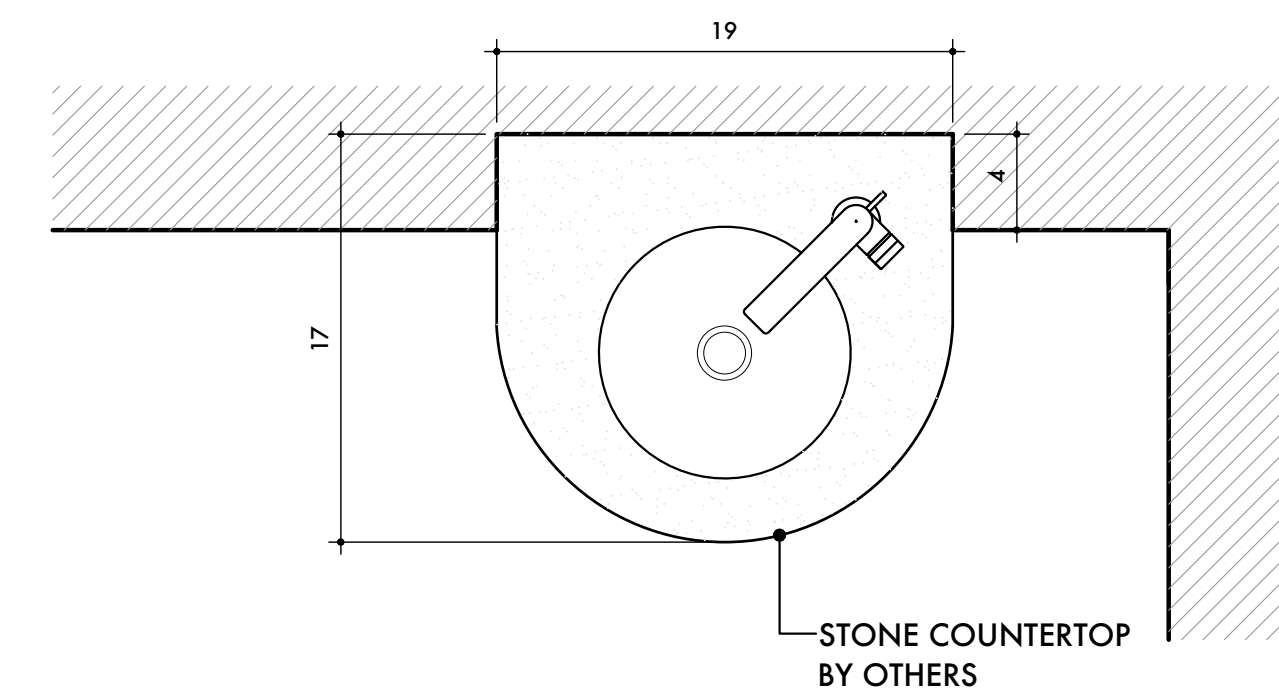

07 POWDER ROOM: VANITY – COUNTERTOP
SCALE: 1-1/2" = 1'-0"