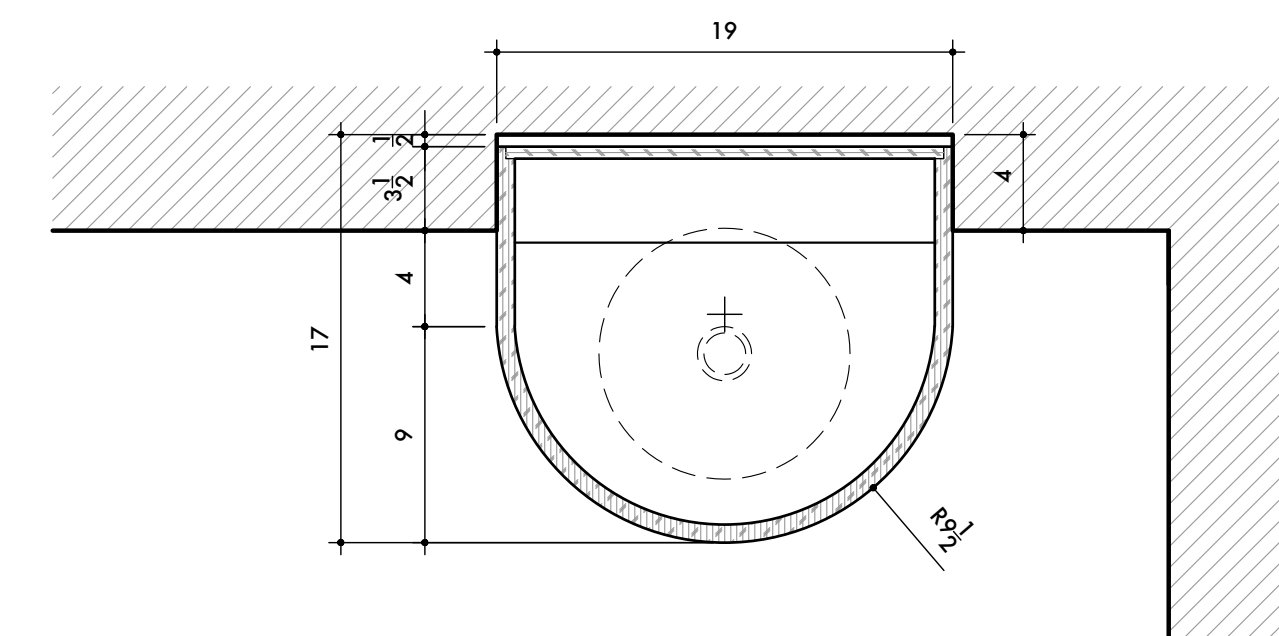

06 POWDER ROOM: VANITY – PLAN
SCALE: 1-1/2" = 1'-0"

POWDER ROOM NOT READY FOR MEASUREMENTS OR FABRICATION

FINISH SCHEDULE	HARDWARE SCHEDULE	DRAWING RECORD	FIELD NOTES:	MILLWORKER:	TITLE:	A-1
A Interior: Pre-finished Maple Plywood	1. Drawers: Blum Tandem Plus (full extension)	1. 2024/02/11 - Submitted For Review		SMD Construction Group	Kid's Bath & Powder Rm: Vanity	
B Exterior: Plane Sawn White Oak (Stain color TBD)	2. Hinges: Blum Self Closing			ARCHITECT:		
D Exterior: Plane Sawn White Oak (Stain color TBD)	3. Adjustable shelves on chrome pins			BORO Architects	PROJECT:	
	4. Pulls & handles furnished by others			DRAWN BY:	106 First Place	
				NRDesigns + Drafting	Brooklyn, NY 11231