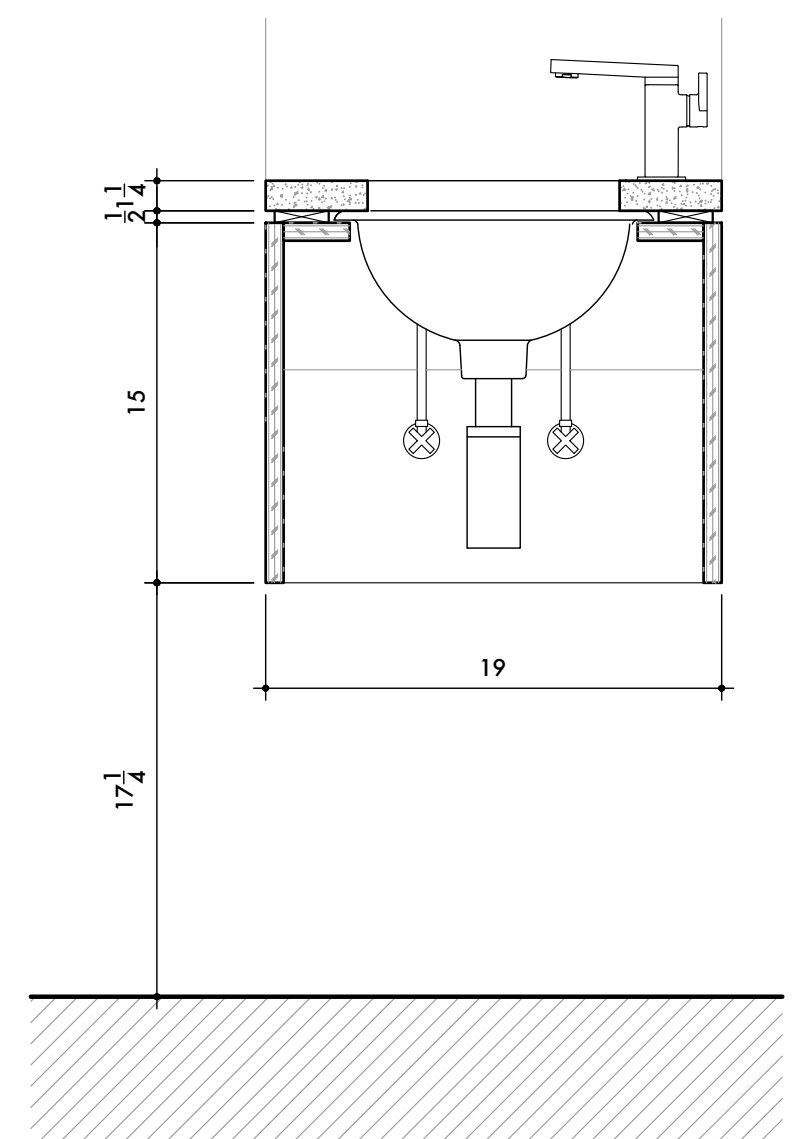

03 PRIMARY BATH: VANITY – FRONT
SCALE: 1-1/2" = 1'-0"

04 PRIMARY BATH: VANITY – SECTION A
SCALE: 1-1/2" = 1'-0"

02 PRIMARY BATH: VANITY – PLAN
SCALE: 1-1/2" = 1'-0"

05 PRIMARY BATH: VANITY – SECTION B
SCALE: 1-1/2" = 1'-0"

03 KIDS BATH: VANITY – FRONT
SCALE: 1-1/2" = 1'-0"

05 KIDS BATH: VANITY – SECTION A
SCALE: 1-1/2" = 1'-0"

07 POWDER ROOM: VANITY – FRONT
SCALE: 1-1/2" = 1'-0"

07 POWDER ROOM: VANITY – SECTION
SCALE: 1-1/2" = 1'-0"

02 KIDS BATH: VANITY – COUNTERTOP
SCALE: 1-1/2" = 1'-0"

CONFIRM INTEGRATED EDGE PULLS VS. DECORATIVE METAL CABINET HANDLES?

07 POWDER ROOM: VANITY – COUNTERTOP
SCALE: 1-1/2" = 1'-0"

08 POWDER ROOM: VANITY – FRONT
SCALE: 1-1/2" = 1'-0"