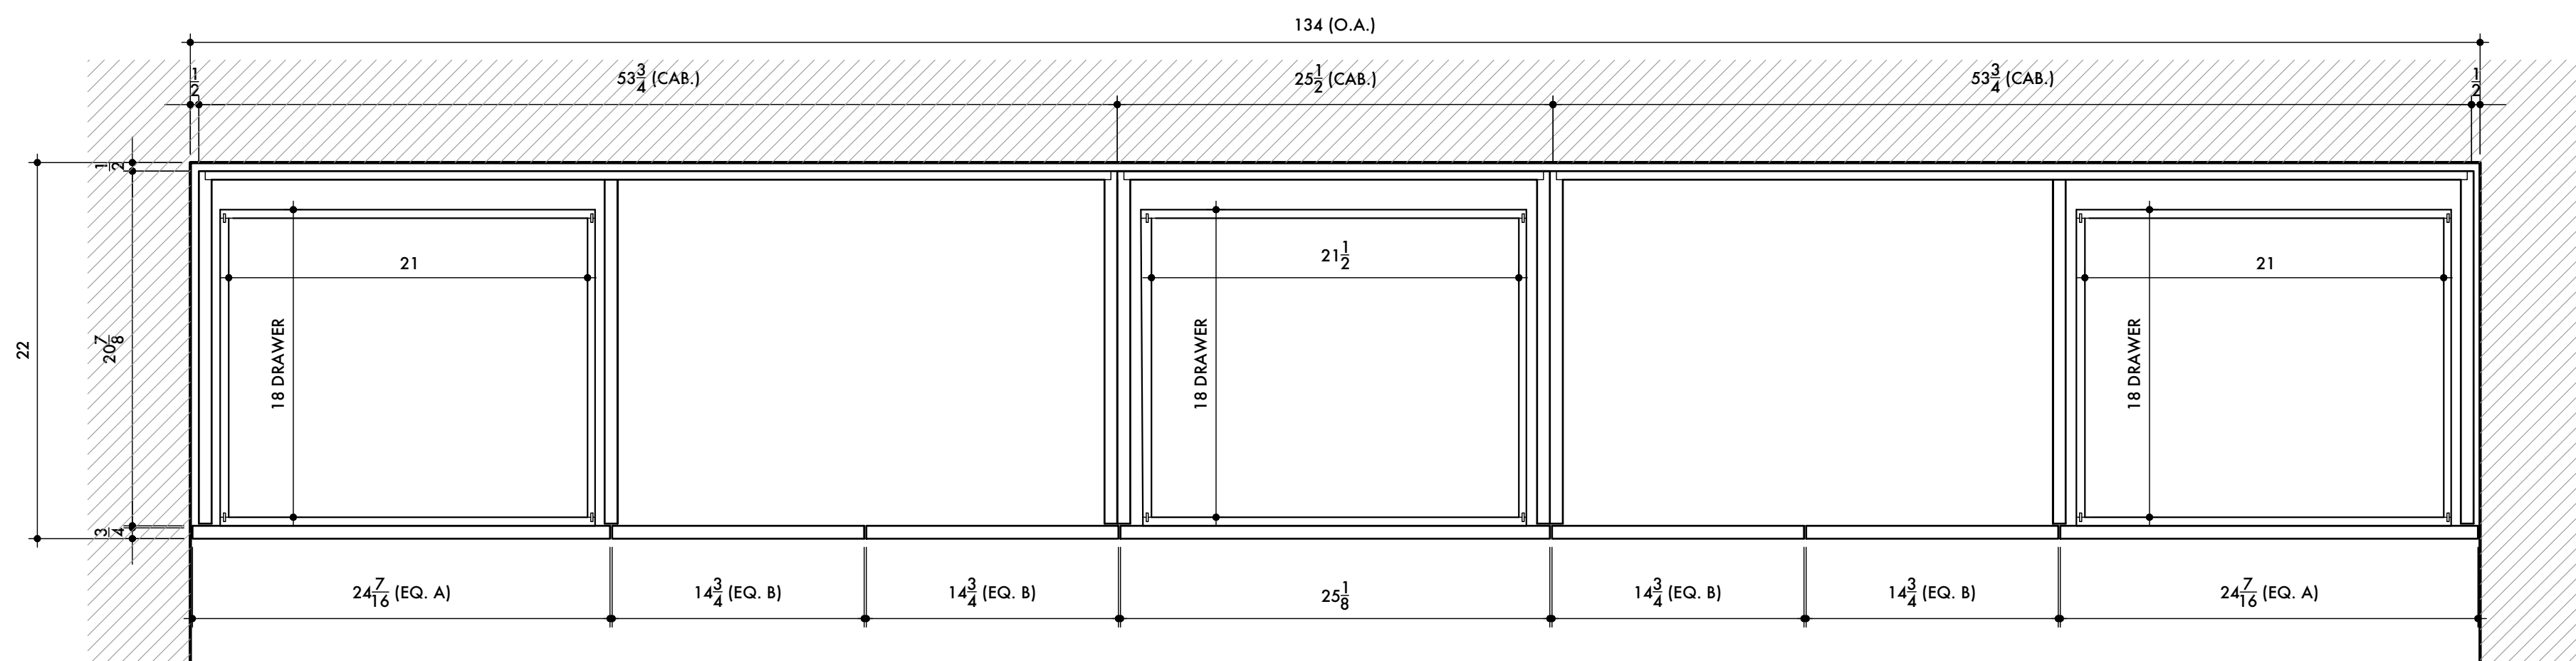

03 PRIMARY BATH: VANITY – FRONT
SCALE: 1-1/2" = 1'-0"

04 PRIMARY BATH: VANITY – SECTION A
SCALE: 1-1/2" = 1'-0"

02 PRIMARY BATH: VANITY – PLAN
SCALE: 1-1/2" = 1'-0"

05 PRIMARY BATH: VANITY – SECTION B
SCALE: 1-1/2" = 1'-0"

01 PRIMARY BATH: VANITY – PLAN
SCALE: 1-1/2" = 1'-0"

CONFIRM INTEGRATED EDGE PULLS VS. DECORATIVE METAL CABINET HANDLES?

FINISH SCHEDULE	HARDWARE SCHEDULE	DRAWING RECORD	FIELD NOTES:	MILLWORKER:	TITLE:	
A Interior: Pre-finished Maple Plywood	1. Drawers: Blum Tandem Plus (full extension)	1. 2024/02/11 - Submitted For Review		SMD Construction Group	Primary Bath: Vanity	A-1
B Exterior: Plane Sawn Walnut (Stain color TBD)	2. Hinges: Blum Self Closing			ARCHITECT: BORO Architects	PROJECT: 106 First Place Brooklyn, NY 11231	
	3. Adjustable shelves on chrome pins			DRAWN BY: NRDesigns + Drafting		SHEET 1 OF 1
	4. Pulls & handles furnished by others					

03 KIDS BATH: VANITY – FRONT
SCALE: 1-1/2" = 1'-0"

05 KIDS BATH: VANITY – SECTION A
SCALE: 1-1/2" = 1'-0"

07 POWDER ROOM: VANITY – FRONT
SCALE: 1-1/2" = 1'-0"

07 POWDER ROOM: VANITY – SECTION
SCALE: 1-1/2" = 1'-0"