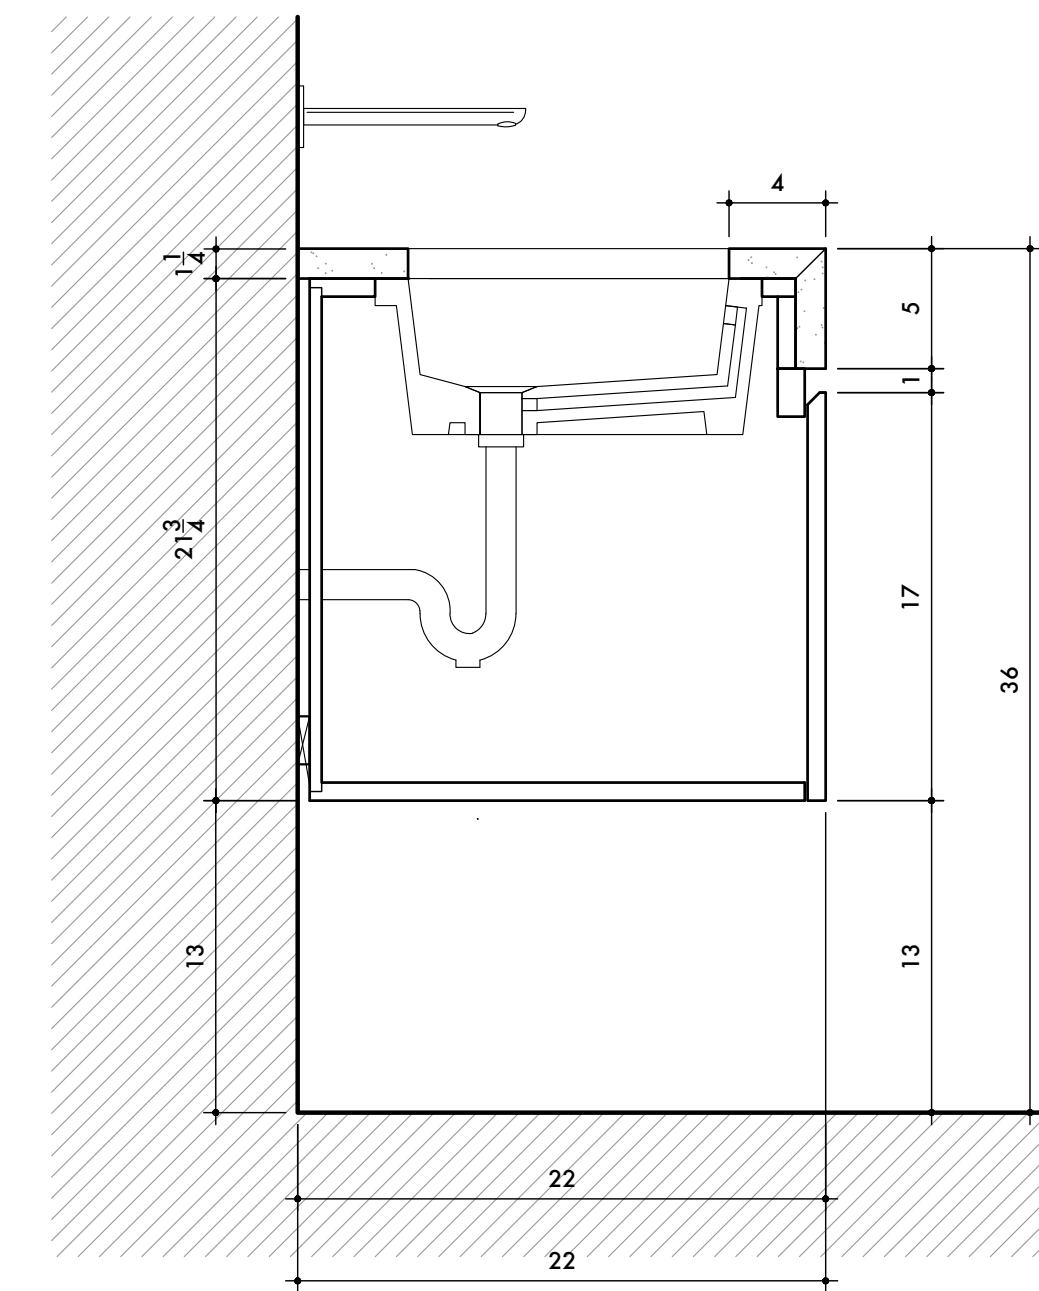

03 PRIMARY BATH: VANITY – FRONT
SCALE: 1-1/2" = 1'-0"

04 PRIMARY BATH: VANITY – SECTION A
SCALE: 1-1/2" = 1'-0"

02 PRIMARY BATH: VANITY – PLAN
SCALE: 1-1/2" = 1'-0"

05 PRIMARY BATH: VANITY – SECTION B
SCALE: 1-1/2" = 1'-0"

01 PRIMARY BATH: VANITY – PLAN
SCALE: 1-1/2" = 1'-0"

CONFIRM INTEGRATED EDGE PULLS VS. DECORATIVE METAL CABINET HANDLES?

FINISH SCHEDULE	HARDWARE SCHEDULE	DRAWING RECORD	FIELD NOTES:	MILLWORKER:	TITLE:	
A Interior: Pre-finished Maple Plywood	1. Drawers: Blum Tandem Plus (full extension)	1. 2024/02/11 - Submitted For Review		SMD Construction Group	Primary Bath: Vanity	A-1
B Exterior: Plane Sawn Walnut (Stain color TBD)	2. Hinges: Blum Self Closing			ARCHITECT: BORO Architects	PROJECT: 106 First Place Brooklyn, NY 11231	
	3. Adjustable shelves on chrome pins			DRAWN BY: NRDesigns + Drafting		SHEET 1 OF 1
	4. Pulls & handles furnished by others					

03 KIDS BATH: VANITY – FRONT
SCALE: 1-1/2" = 1'-0"

05 KIDS BATH: VANITY – SECTION A
SCALE: 1-1/2" = 1'-0"

07 POWDER ROOM: VANITY – FRONT
SCALE: 1-1/2" = 1'-0"

07 POWDER ROOM: VANITY – SECTION
SCALE: 1-1/2" = 1'-0"