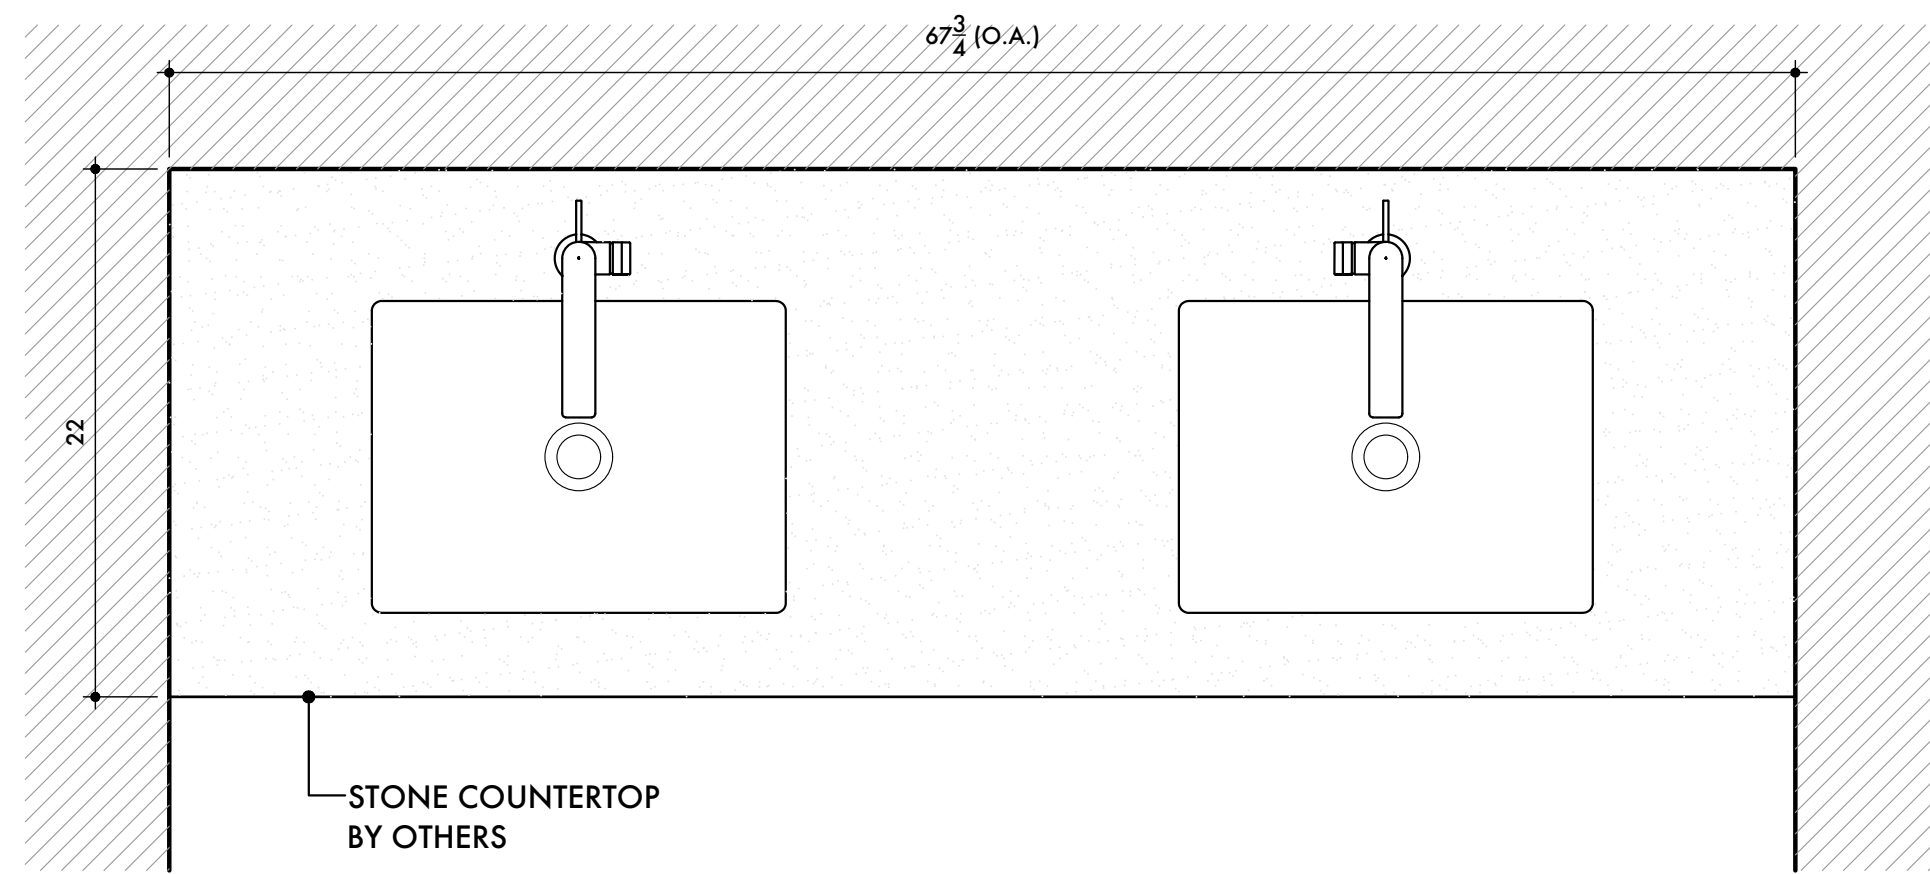

02 KIDS BATH: VANITY – COUNTERTOP
SCALE: 1-1/2" = 1'-0"

CONFIRM INTEGRATED EDGE PULLS VS. DECORATIVE METAL CABINET HANDLES?