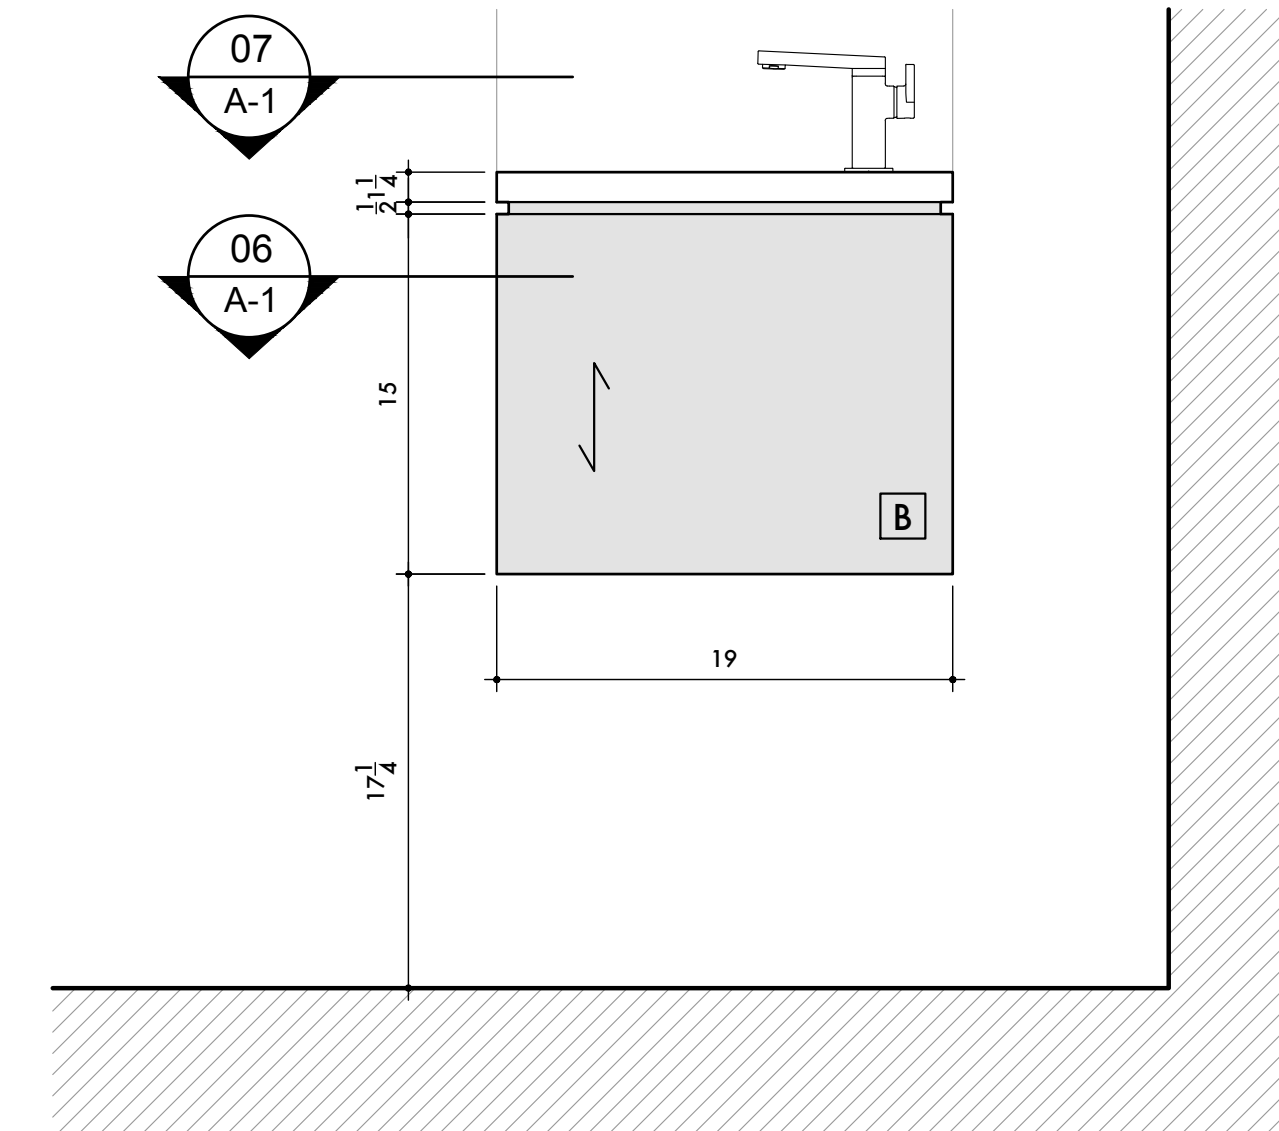

03 PRIMARY BATH: VANITY – FRONT
SCALE: 1-1/2" = 1'-0"

04 PRIMARY BATH: VANITY – SECTION A
SCALE: 1-1/2" = 1'-0"

02 PRIMARY BATH: VANITY – PLAN
SCALE: 1-1/2" = 1'-0"

05 PRIMARY BATH: VANITY – SECTION B
SCALE: 1-1/2" = 1'-0"

01 PRIMARY BATH: VANITY – PLAN
SCALE: 1-1/2" = 1'-0"

CONFIRM INTEGRATED EDGE PULLS VS. DECORATIVE METAL CABINET HANDLES?

FINISH SCHEDULE	HARDWARE SCHEDULE	DRAWING RECORD	FIELD NOTES:	MILLWORKER:	TITLE:	
A Interior: Pre-finished Maple Plywood	1. Drawers: Blum Tandem Plus (full extension)	1. 2024/02/11 - Submitted For Review		SMD Construction Group	Primary Bath: Vanity	A-1
B Exterior: Plane Sawn Walnut (Stain color TBD)	2. Hinges: Blum Self Closing			ARCHITECT: BORO Architects	PROJECT: 106 First Place Brooklyn, NY 11231	
	3. Adjustable shelves on chrome pins			DRAWN BY: NRDesigns + Drafting		SHEET 1 OF 1
	4. Pulls & handles furnished by others					

03 KIDS BATH: VANITY – FRONT
SCALE: 1-1/2" = 1'-0"

05 KIDS BATH: VANITY – SECTION A
SCALE: 1-1/2" = 1'-0"

07 POWDER ROOM: VANITY – FRONT
SCALE: 1-1/2" = 1'-0"

07 POWDER ROOM: VANITY – SECTION
SCALE: 1-1/2" = 1'-0"