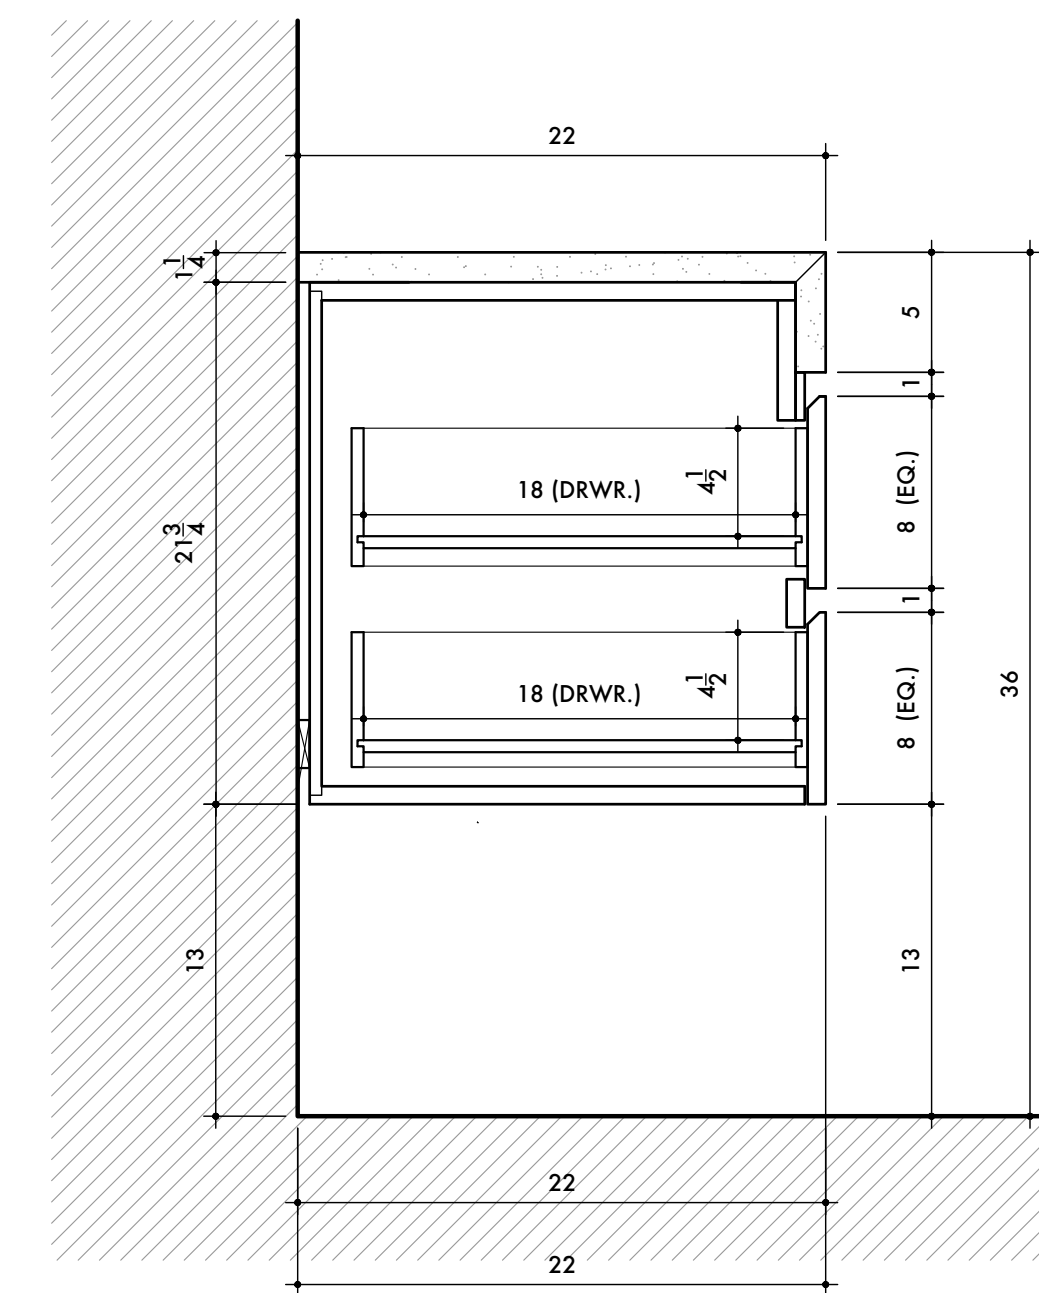

03 PRIMARY BATH: VANITY – FRONT
SCALE: 1-1/2" = 1'-0"

04 PRIMARY BATH: VANITY – SECTION A
SCALE: 1-1/2" = 1'-0"

02 PRIMARY BATH: VANITY – PLAN
SCALE: 1-1/2" = 1'-0"

05 PRIMARY BATH: VANITY – SECTION B
SCALE: 1-1/2" = 1'-0"

01 PRIMARY BATH: VANITY – PLAN
SCALE: 1-1/2" = 1'-0"

CONFIRM INTEGRATED EDGE PULLS VS. DECORATIVE METAL CABINET HANDLES?

FINISH SCHEDULE	HARDWARE SCHEDULE	DRAWING RECORD	FIELD NOTES:	MILLWORKER:	TITLE:	
A Interior: Pre-finished Maple Plywood	1. Drawers: Blum Tandem Plus (full extension)	1. 2024/02/11 - Submitted For Review		SMD Construction Group	Primary Bath: Vanity	A-1
B Exterior: Plane Sawn Walnut (Stain color TBD)	2. Hinges: Blum Self Closing			ARCHITECT: BORO Architects	PROJECT: 106 First Place Brooklyn, NY 11231	
	3. Adjustable shelves on chrome pins			DRAWN BY: NRDesigns + Drafting		SHEET 1 OF 1
	4. Pulls & handles furnished by others					

03 KIDS BATH: VANITY – FRONT
SCALE: 1-1/2" = 1'-0"

05 KIDS BATH: VANITY – SECTION A
SCALE: 1-1/2" = 1'-0"

07 POWDER ROOM: VANITY – FRONT
SCALE: 1-1/2" = 1'-0"

07 POWDER ROOM: VANITY – SECTION
SCALE: 1-1/2" = 1'-0"