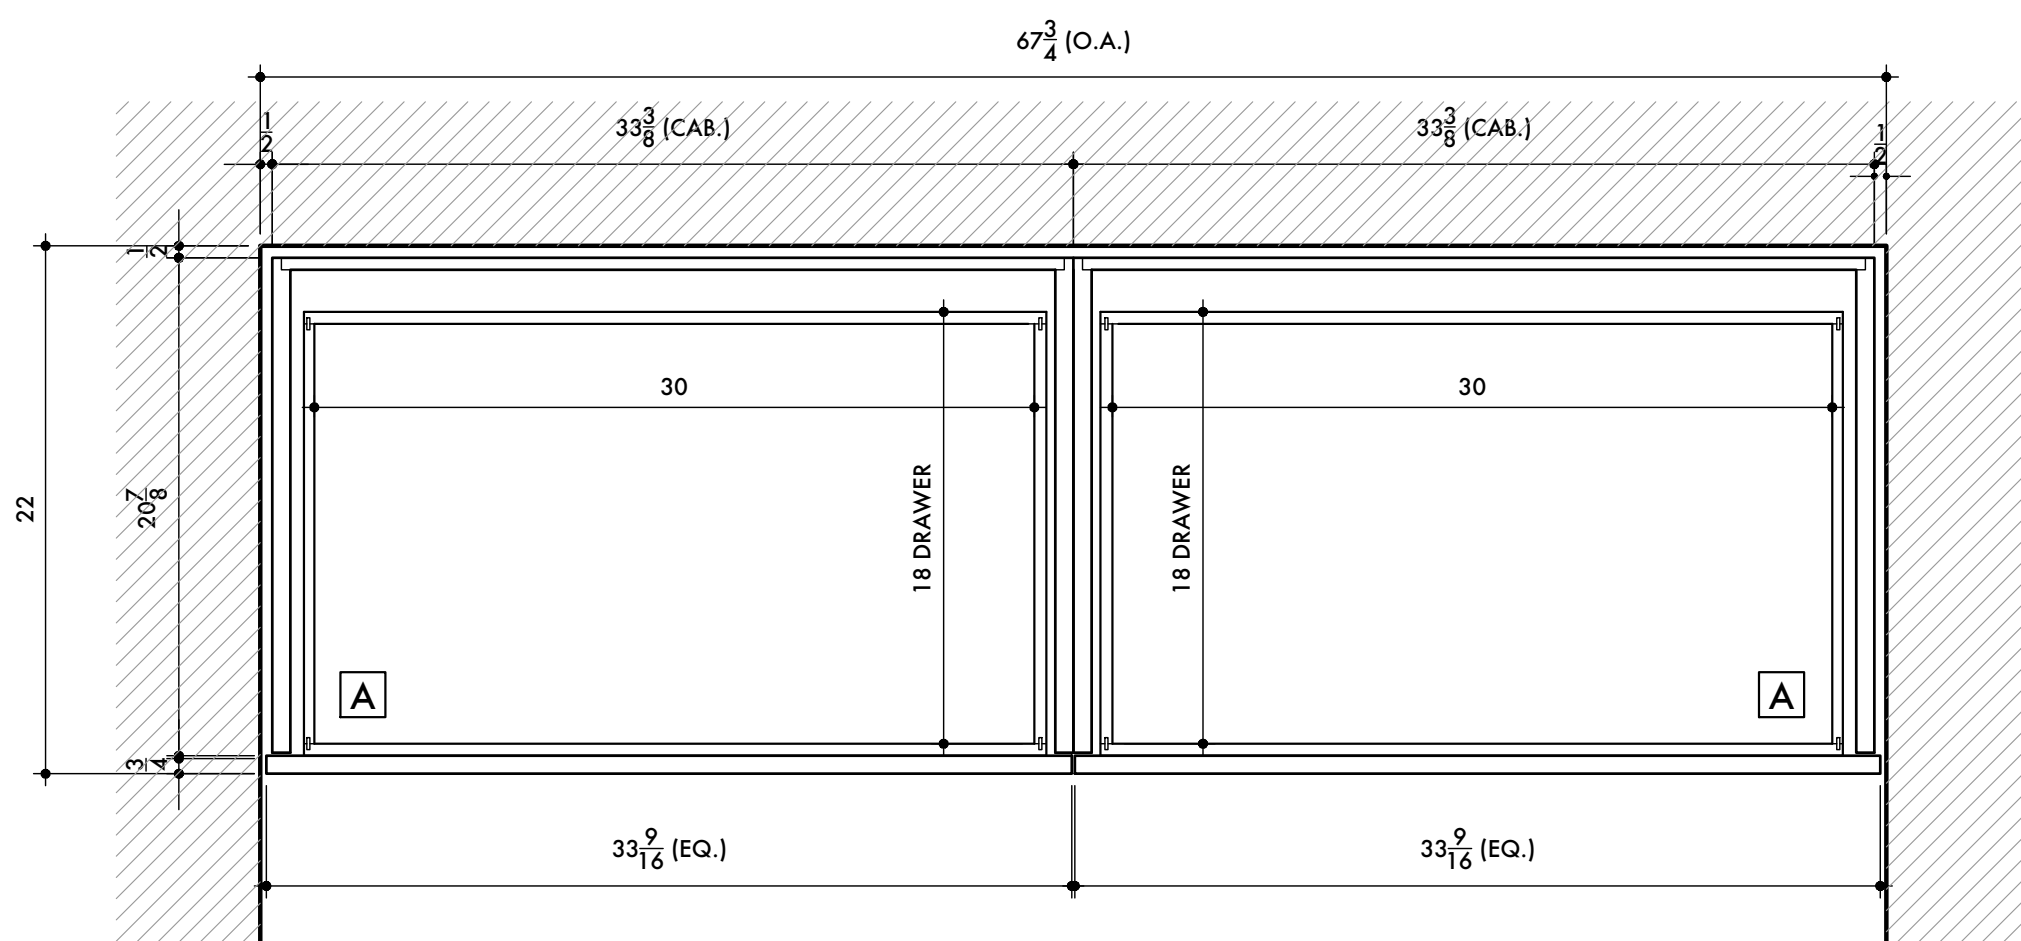

02 KIDS BATH: VANITY – COUNTERTOP
SCALE: 1-1/2" = 1'-0"

CONFIRM INTEGRATED EDGE PULLS VS. DECORATIVE METAL CABINET HANDLES?

07 POWDER ROOM: VANITY – COUNTERTOP
SCALE: 1-1/2" = 1'-0"

08 POWDER ROOM: VANITY – FRONT
SCALE: 1-1/2" = 1'-0"