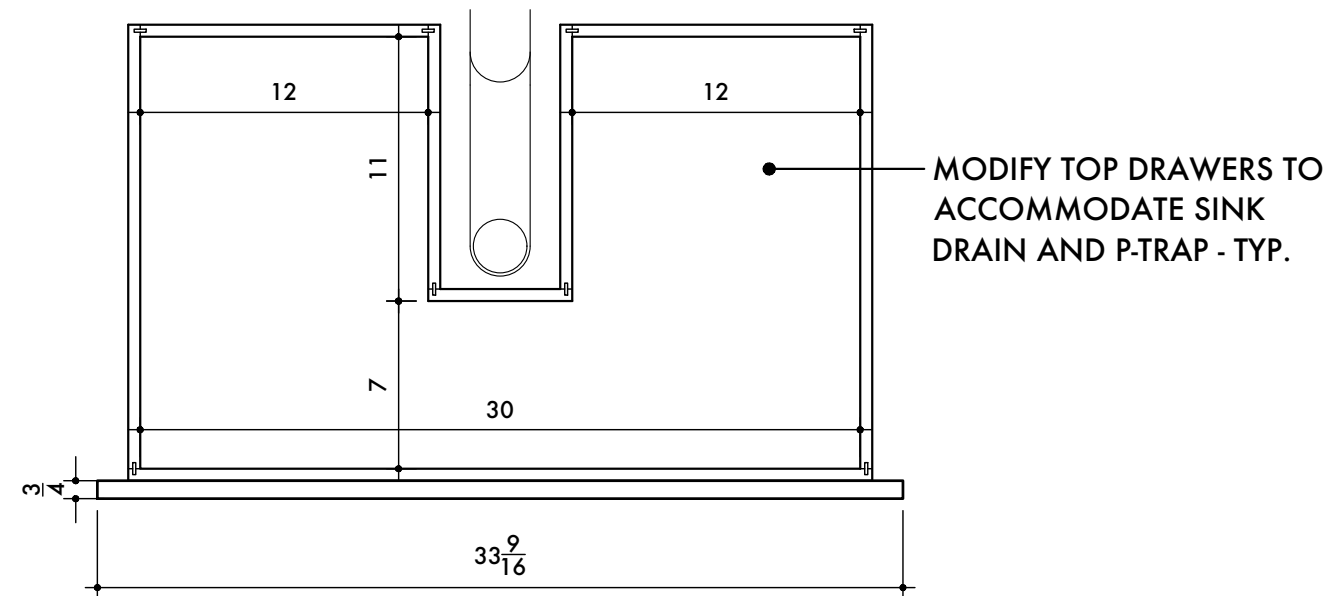

04 KID'S BATH: TOP SINK DRAWER – PLAN
SCALE: 1-1/2" = 1'-0"