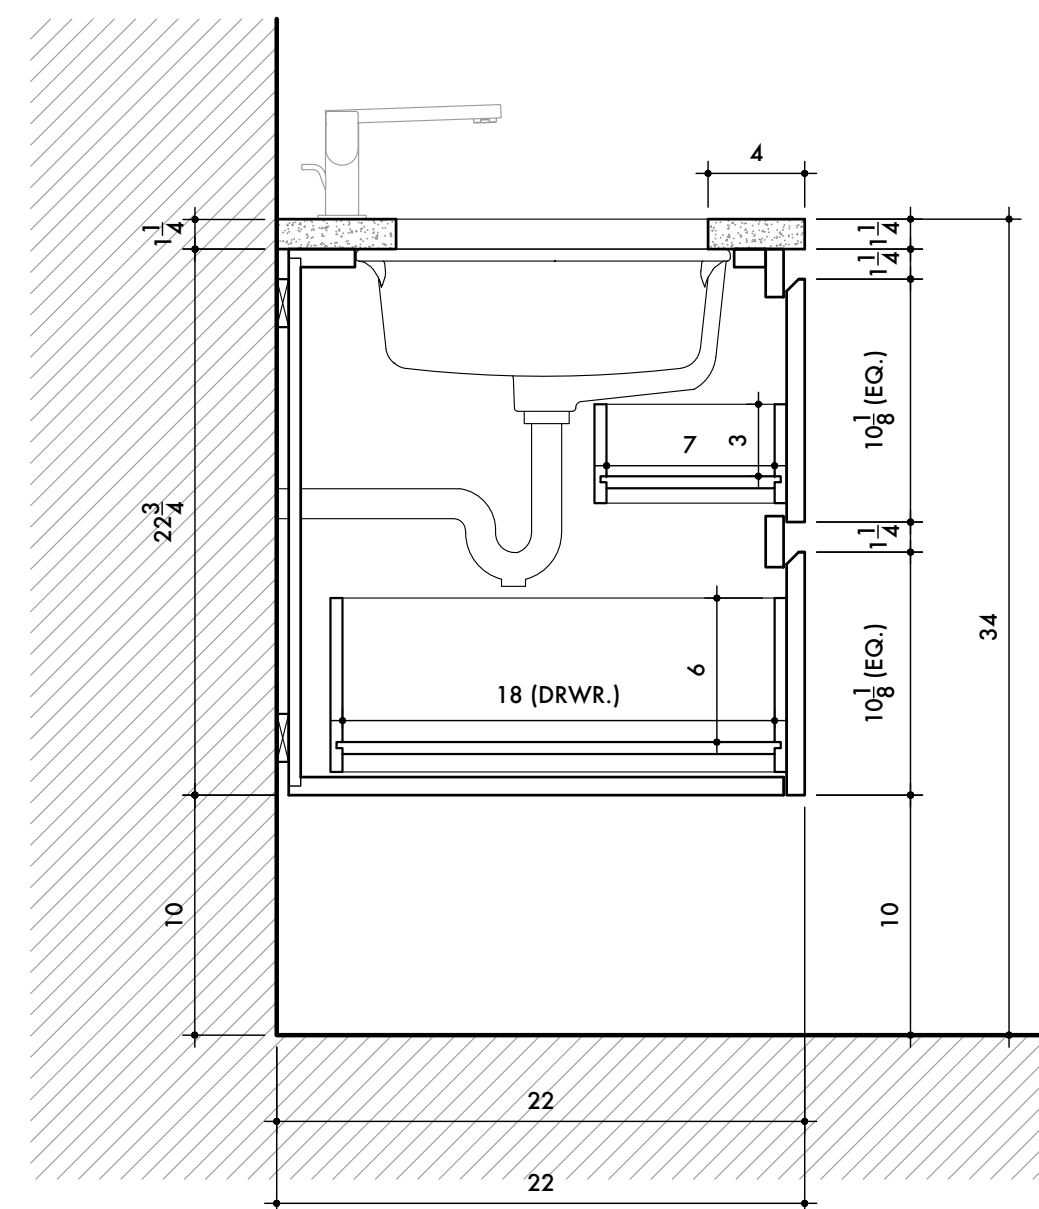

03 PRIMARY BATH: VANITY – FRONT
SCALE: 1-1/2" = 1'-0"

04 PRIMARY BATH: VANITY – SECTION A
SCALE: 1-1/2" = 1'-0"

02 PRIMARY BATH: VANITY – PLAN
SCALE: 1-1/2" = 1'-0"

05 PRIMARY BATH: VANITY – SECTION B
SCALE: 1-1/2" = 1'-0"

01 PRIMARY BATH: VANITY – PLAN
SCALE: 1-1/2" = 1'-0"

CONFIRM INTEGRATED EDGE PULLS VS. DECORATIVE METAL CABINET HANDLES?

FINISH SCHEDULE	HARDWARE SCHEDULE	DRAWING RECORD	FIELD NOTES:	MILLWORKER:	TITLE:	
A Interior: Pre-finished Maple Plywood	1. Drawers: Blum Tandem Plus (full extension)	1. 2024/02/11 - Submitted For Review		SMD Construction Group	Primary Bath: Vanity	A-1
B Exterior: Plane Sawn Walnut (Stain color TBD)	2. Hinges: Blum Self Closing			ARCHITECT: BORO Architects	PROJECT: 106 First Place Brooklyn, NY 11231	
	3. Adjustable shelves on chrome pins			DRAWN BY: NRDesigns + Drafting		SHEET 1 OF 1
	4. Pulls & handles furnished by others					

03 KIDS BATH: VANITY – FRONT
SCALE: 1-1/2" = 1'-0"

05 KIDS BATH: VANITY – SECTION A
SCALE: 1-1/2" = 1'-0"

07 POWDER ROOM: VANITY – FRONT
SCALE: 1-1/2" = 1'-0"

07 POWDER ROOM: VANITY – SECTION
SCALE: 1-1/2" = 1'-0"