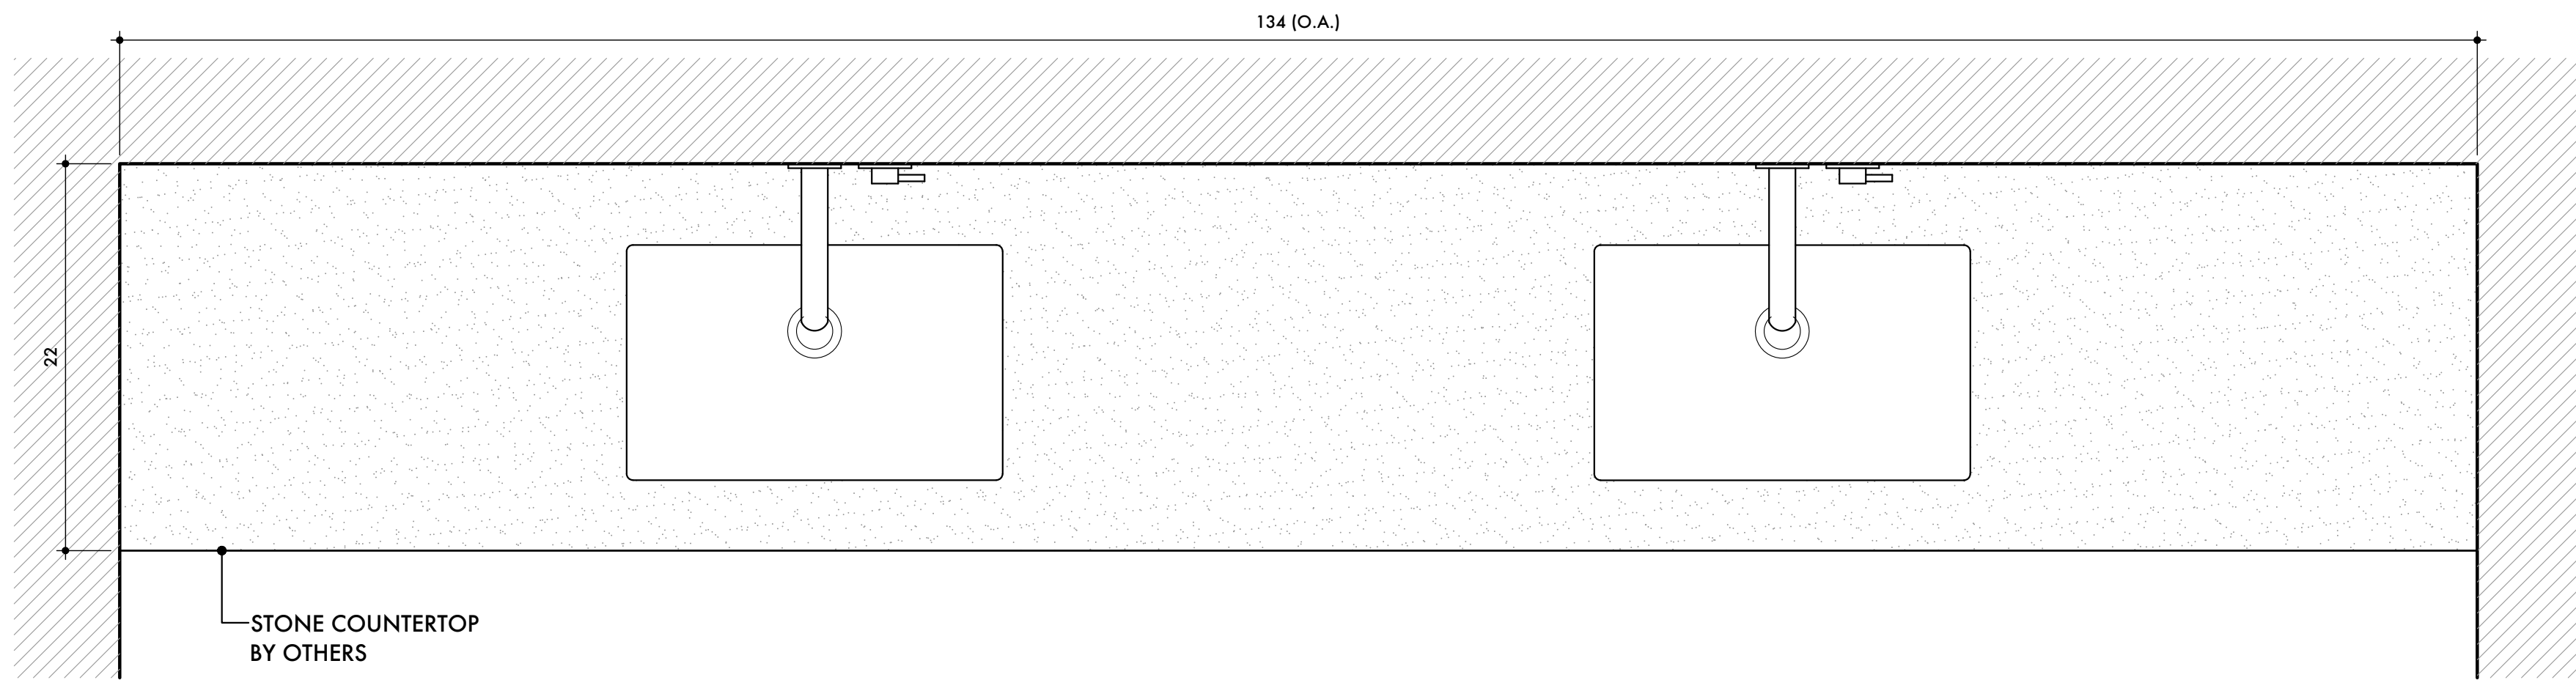

03 PRIMARY BATH: VANITY – FRONT
SCALE: 1-1/2" = 1'-0"

04 PRIMARY BATH: VANITY – SECTION A
SCALE: 1-1/2" = 1'-0"

02 PRIMARY BATH: VANITY – PLAN
SCALE: 1-1/2" = 1'-0"

05 PRIMARY BATH: VANITY – SECTION B
SCALE: 1-1/2" = 1'-0"

01 PRIMARY BATH: VANITY – PLAN
SCALE: 1-1/2" = 1'-0"

CONFIRM INTEGRATED EDGE PULLS VS. DECORATIVE METAL CABINET HANDLES?

FINISH SCHEDULE	HARDWARE SCHEDULE	DRAWING RECORD	FIELD NOTES:	MILLWORKER:	TITLE:	
A Interior: Pre-finished Maple Plywood	1. Drawers: Blum Tandem Plus (full extension)	1. 2024/02/11 - Submitted For Review		SMD Construction Group	Primary Bath: Vanity	A-1
B Exterior: Plane Sawn Walnut (Stain color TBD)	2. Hinges: Blum Self Closing			ARCHITECT: BORO Architects	PROJECT: 106 First Place Brooklyn, NY 11231	
	3. Adjustable shelves on chrome pins			DRAWN BY: NRDesigns + Drafting		SHEET 1 OF 1
	4. Pulls & handles furnished by others					

03 KIDS BATH: VANITY – FRONT
SCALE: 1-1/2" = 1'-0"

05 KIDS BATH: VANITY – SECTION A
SCALE: 1-1/2" = 1'-0"

07 POWDER ROOM: VANITY – FRONT
SCALE: 1-1/2" = 1'-0"

07 POWDER ROOM: VANITY – SECTION
SCALE: 1-1/2" = 1'-0"