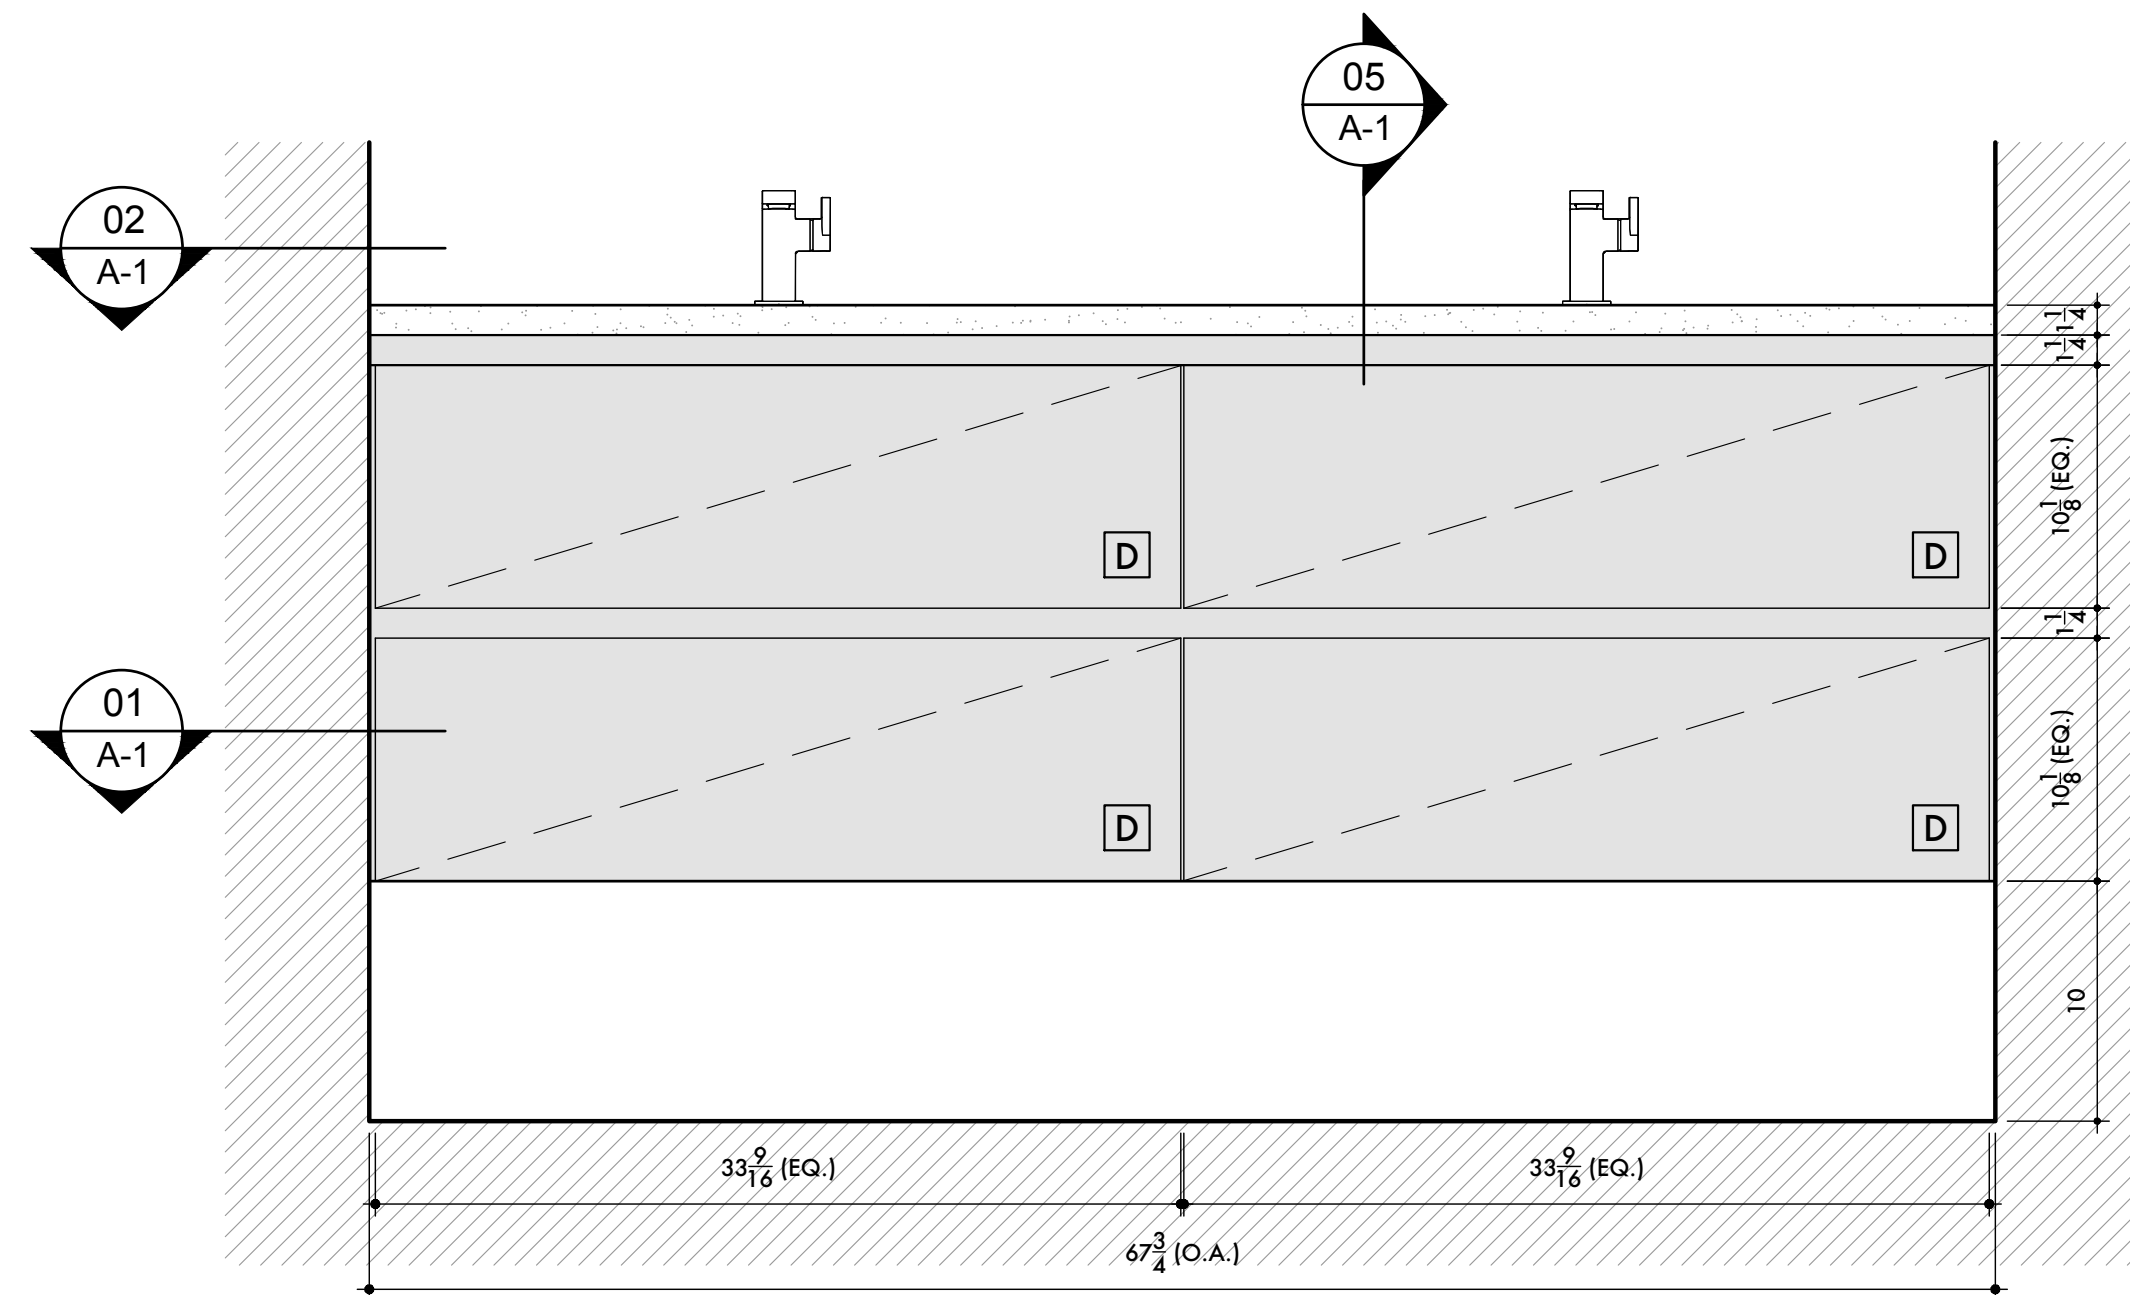

03 PRIMARY BATH: VANITY – FRONT
SCALE: 1-1/2" = 1'-0"

04 PRIMARY BATH: VANITY – SECTION A
SCALE: 1-1/2" = 1'-0"

02 PRIMARY BATH: VANITY – PLAN
SCALE: 1-1/2" = 1'-0"

05 PRIMARY BATH: VANITY – SECTION B
SCALE: 1-1/2" = 1'-0"

01 PRIMARY BATH: VANITY – PLAN
SCALE: 1-1/2" = 1'-0"

CONFIRM INTEGRATED EDGE PULLS VS. DECORATIVE METAL CABINET HANDLES?

FINISH SCHEDULE	HARDWARE SCHEDULE	DRAWING RECORD	FIELD NOTES:	MILLWORKER:	TITLE:	
A Interior: Pre-finished Maple Plywood	1. Drawers: Blum Tandem Plus (full extension)	1. 2024/02/11 - Submitted For Review		SMD Construction Group	Primary Bath: Vanity	A-1
B Exterior: Plane Sawn Walnut (Stain color TBD)	2. Hinges: Blum Self Closing			ARCHITECT: BORO Architects	PROJECT: 106 First Place Brooklyn, NY 11231	
	3. Adjustable shelves on chrome pins			DRAWN BY: NRDesigns + Drafting		SHEET 1 OF 1
	4. Pulls & handles furnished by others					

03 KIDS BATH: VANITY – FRONT
SCALE: 1-1/2" = 1'-0"

05 KIDS BATH: VANITY – SECTION A
SCALE: 1-1/2" = 1'-0"

07 POWDER ROOM: VANITY – FRONT
SCALE: 1-1/2" = 1'-0"

07 POWDER ROOM: VANITY – SECTION
SCALE: 1-1/2" = 1'-0"