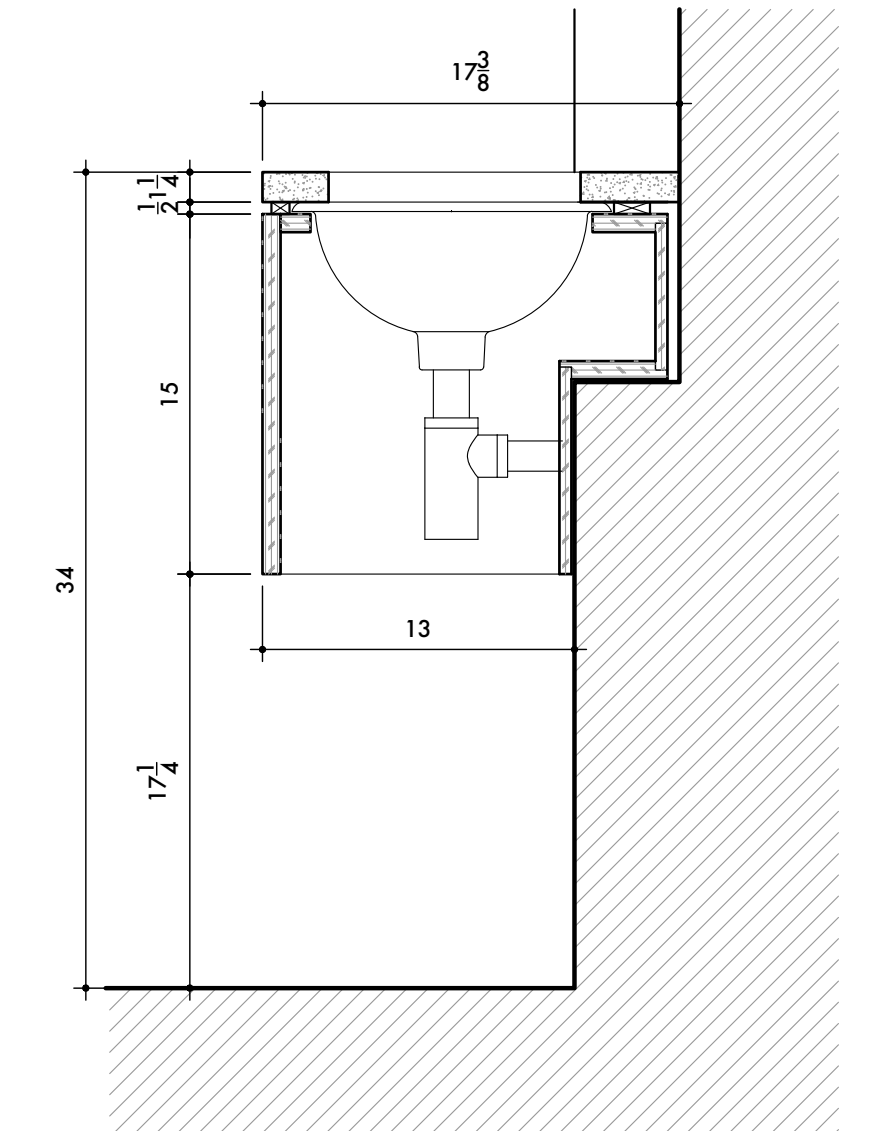

03 PRIMARY BATH: VANITY – FRONT
SCALE: 1-1/2" = 1'-0"

04 PRIMARY BATH: VANITY – SECTION A
SCALE: 1-1/2" = 1'-0"

02 PRIMARY BATH: VANITY – PLAN
SCALE: 1-1/2" = 1'-0"

05 PRIMARY BATH: VANITY – SECTION B
SCALE: 1-1/2" = 1'-0"

01 PRIMARY BATH: VANITY – PLAN
SCALE: 1-1/2" = 1'-0"

CONFIRM INTEGRATED EDGE PULLS VS. DECORATIVE METAL CABINET HANDLES?

FINISH SCHEDULE	HARDWARE SCHEDULE	DRAWING RECORD	FIELD NOTES:	MILLWORKER:	TITLE:	
A Interior: Pre-finished Maple Plywood	1. Drawers: Blum Tandem Plus (full extension)	1. 2024/02/11 - Submitted For Review		SMD Construction Group	Primary Bath: Vanity	A-1
B Exterior: Plane Sawn Walnut (Stain color TBD)	2. Hinges: Blum Self Closing			ARCHITECT: BORO Architects	PROJECT: 106 First Place Brooklyn, NY 11231	
	3. Adjustable shelves on chrome pins			DRAWN BY: NRDesigns + Drafting		SHEET 1 OF 1
	4. Pulls & handles furnished by others					

03 KIDS BATH: VANITY – FRONT
SCALE: 1-1/2" = 1'-0"

05 KIDS BATH: VANITY – SECTION A
SCALE: 1-1/2" = 1'-0"

07 POWDER ROOM: VANITY – FRONT
SCALE: 1-1/2" = 1'-0"

07 POWDER ROOM: VANITY – SECTION
SCALE: 1-1/2" = 1'-0"

01 KIDS BATH: VANITY – PLAN
SCALE: 1-1/2" = 1'-0"

04 KID'S BATH: TOP SINK DRAWER – PLAN
SCALE: 1-1/2" = 1'-0"

06 POWDER ROOM: VANITY – PLAN
SCALE: 1-1/2" = 1'-0"

POWDER ROOM NOT READY FOR MEASUREMENTS OR FABRICATION